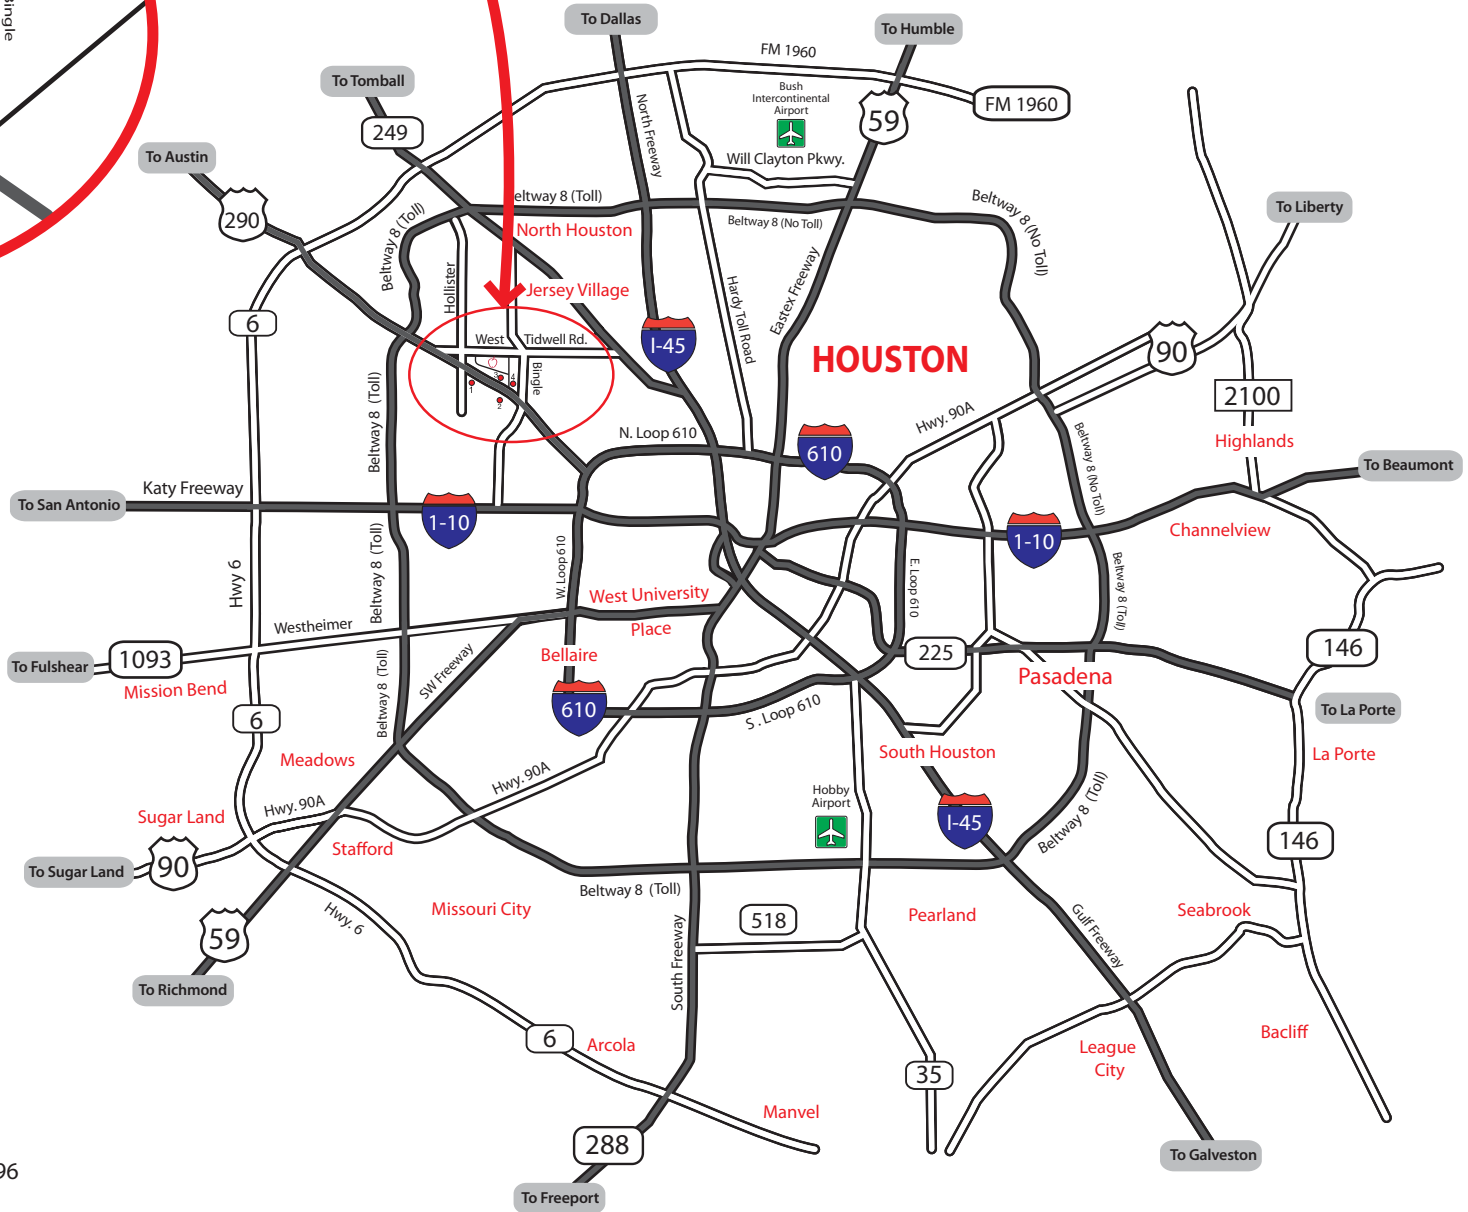

HOTELS:	
1	Comfort Inn 713.690.1493
2	Crowne Plaza 713.462.9977
3	Sleep Inn & Suites 713.996.0707
4	Towne Place Suites 713.690.4035

From Austin:

Exit 290 at West Tidwell
 Turn Left at first light (West Tidwell)
 Turn Right at NW 100 Drive

From Loop 610:

Take 290 West (to Austin)
 Exit at Hollister-West Tidwell
 Turn Right at first light (Hollister)
 Turn Right at next light (West Tidwell)
 Turn Right at NW 100 Drive

From Beltway 8:

Exit Beltway 8 at 290 (to Downtown)
 Exit 290 at West Tidwell
 Turn Left at first light (West Tidwell)
 Turn Right at NW 100 Drive

7145 West Tidwell Road
 Houston, Texas 77092-2096

All sessions will be held at the Region 4 McKinney Conference Center, 7200 Northwest 100 Drive, Houston, Texas 77092-2096