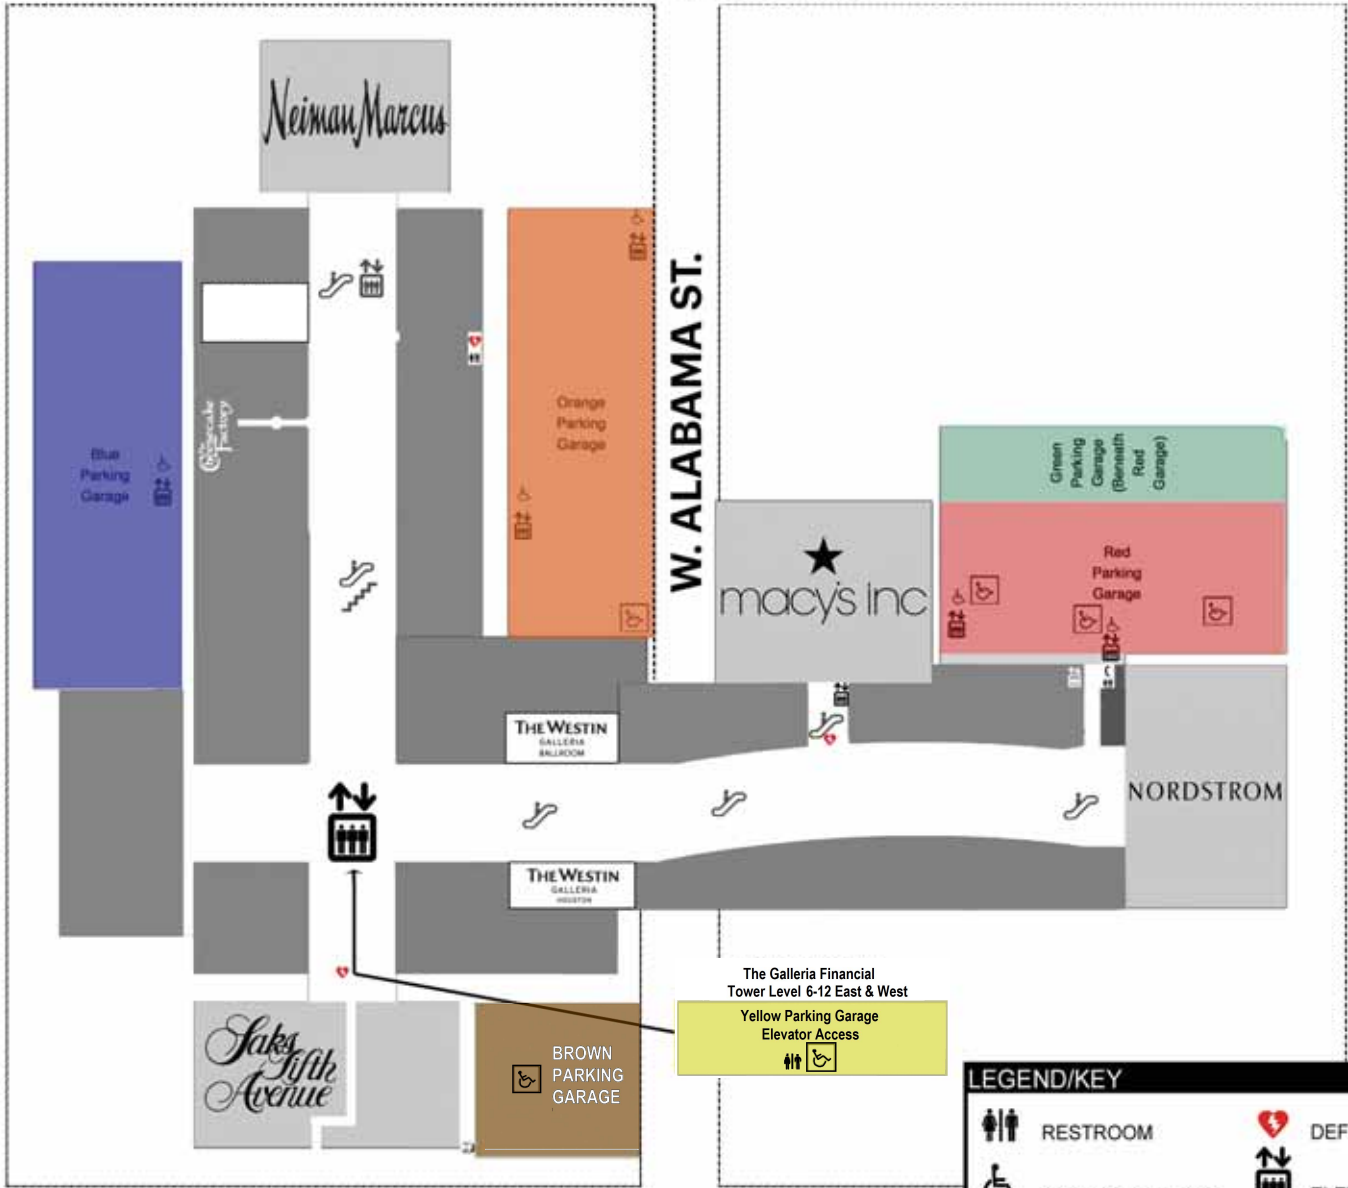

Valet Parking daily rate
\$25 for this event

[\[Click for Directions\]](#)

POST OAK BLVD.

WESTHEIMER RD.

W. ALABAMA ST.

HIDALGO ST.

SAGE RD.

LEGEND/KEY

	RESTROOM		DEFIBRILLATOR
	ACCESSIBLE RAMP		ELEVATOR
	ACCESSIBLE PARKING		ESCALATOR
	TELEPHONE		STAIRCASE

<--- NORTH