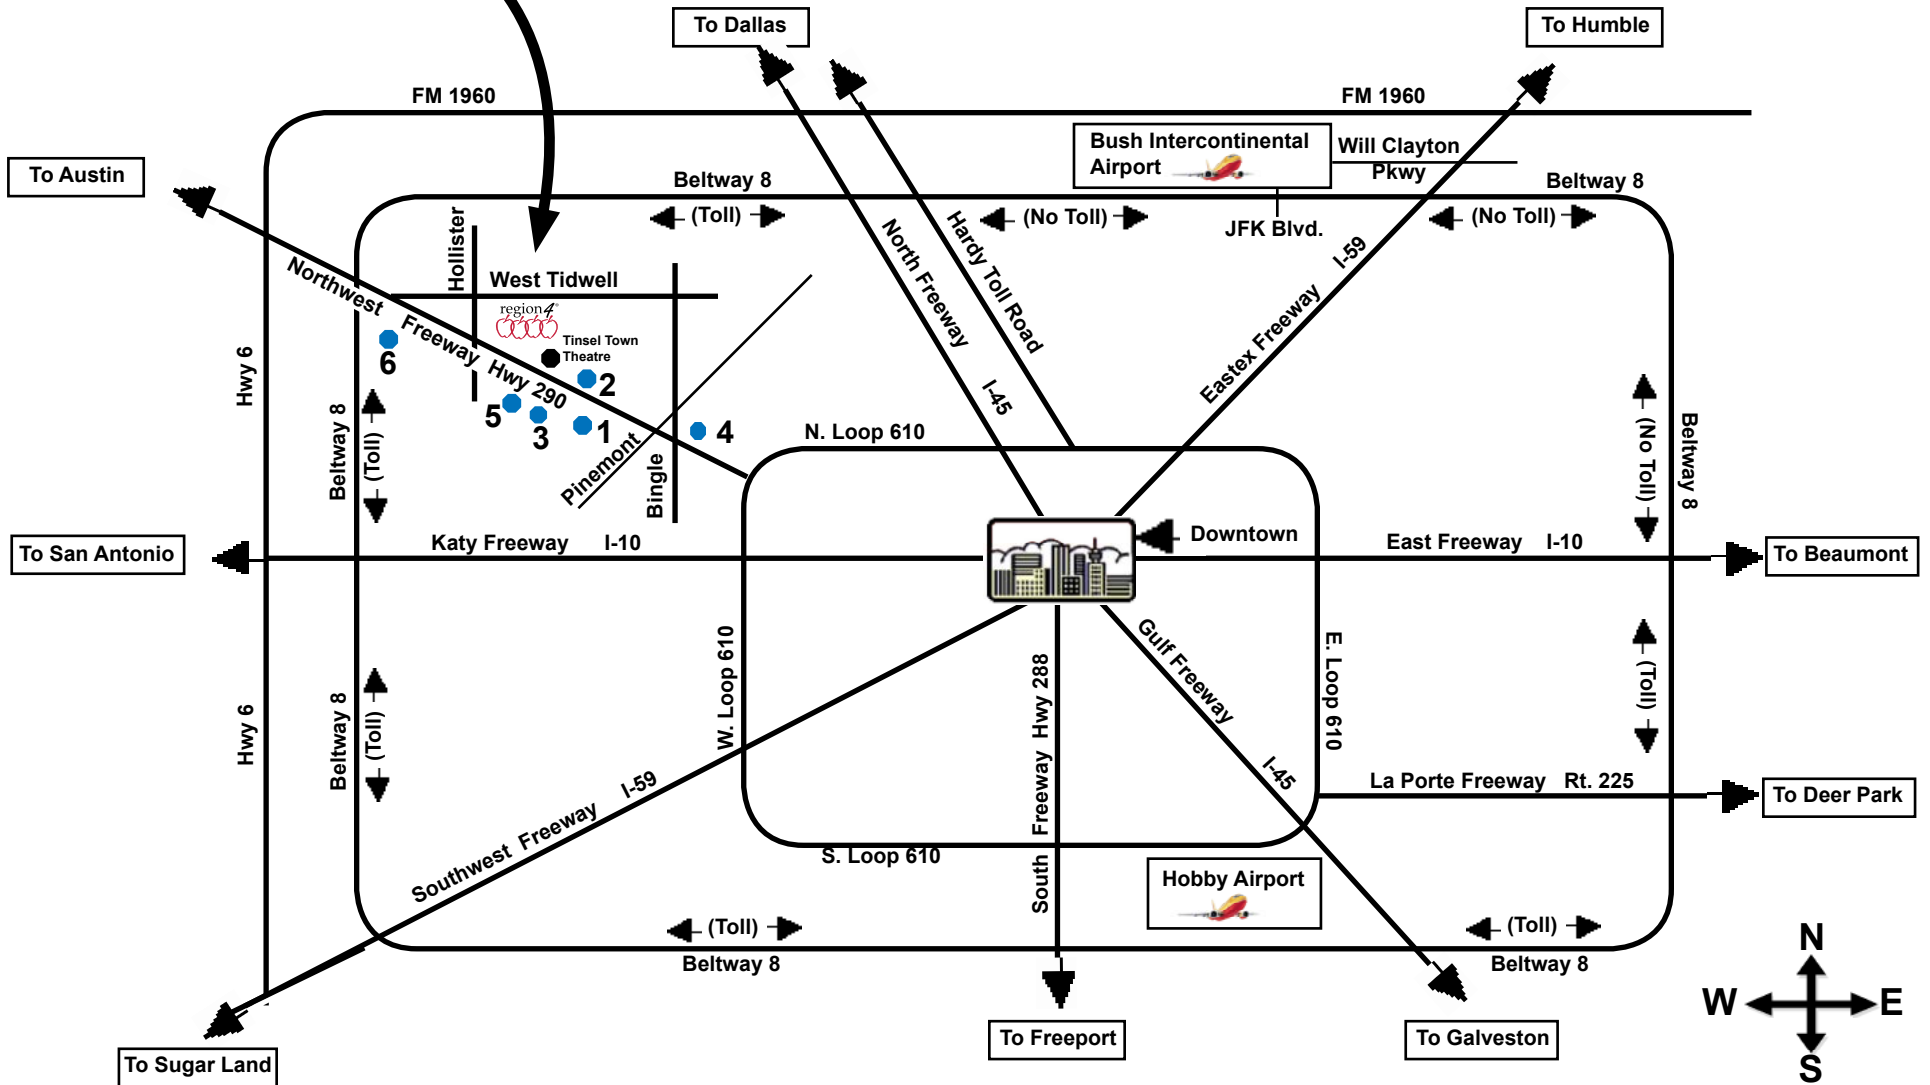

From Loop 610: Take 290 West (to Austin)
Exit 290 at West Tidwell/Hollister
Turn Right at first light (Hollister)
Turn Right at next light (West Tidwell)

From Beltway 8: Exit Beltway 8 to 290 East (to Downtown)
Exit 290 at West Tidwell
Turn Left at first light (West Tidwell)

From Austin: Exit 290 at West Tidwell
Turn Left at first light (West Tidwell)

- HOTELS:**
- | | |
|------------------------|--------------|
| 1 Crowne Plaza | 713.462.9977 |
| 2 Towne Place Suites | 713.690.4035 |
| 3 Red Roof Inn | 713.939.0800 |
| 4 Sheraton Brookhollow | 713.688.0100 |
| 5 Hampton Inn | 713.939.7100 |
| 6 Hilton Garden Inn | 713.896.6700 |

Map not to scale